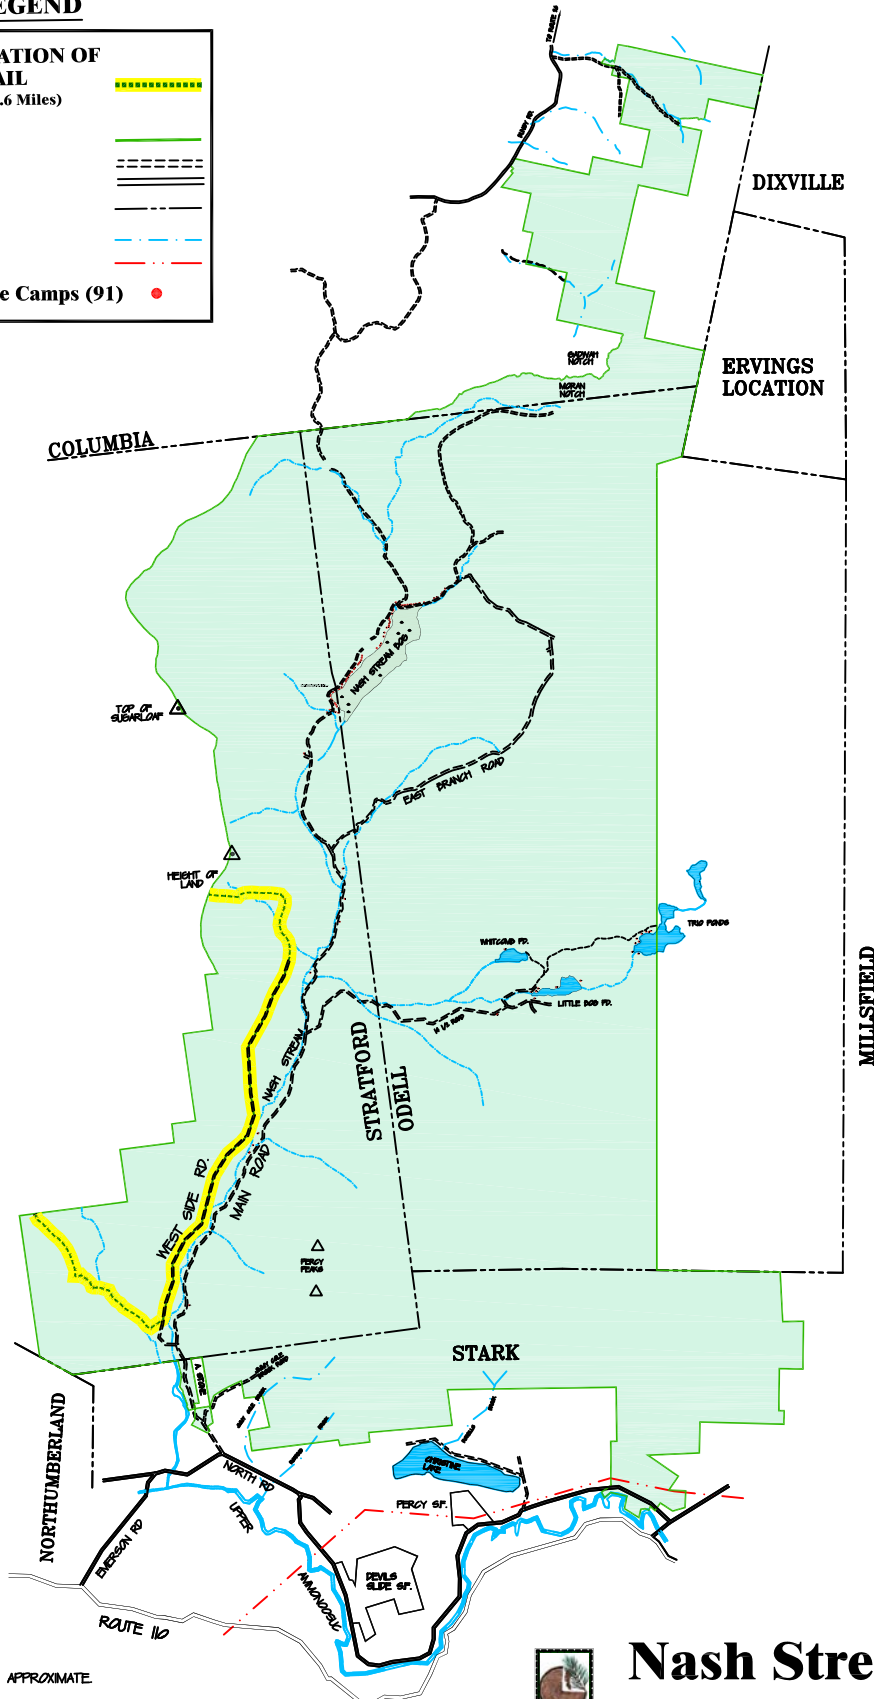

LEGEND

APPROX. LOCATION OF ATV TRAIL (Approximately 7.6 Miles)	
BOUNDARY	
ROADS	
TOWN LINE	
STREAMS	
POWER LINE	
Existing Private Camps (91)	

NOTE: BOUNDARY LINE SHOWN IS APPROXIMATE.
THIS IS NOT FROM A SURVEY.
INTERIOR DETAIL FROM 7.5 MIN. QUADRANGLE
SHOULD BE CONSIDERED APPROXIMATE & GENERAL.

Nash Stream Forest

AREA= 39,601 Ac±