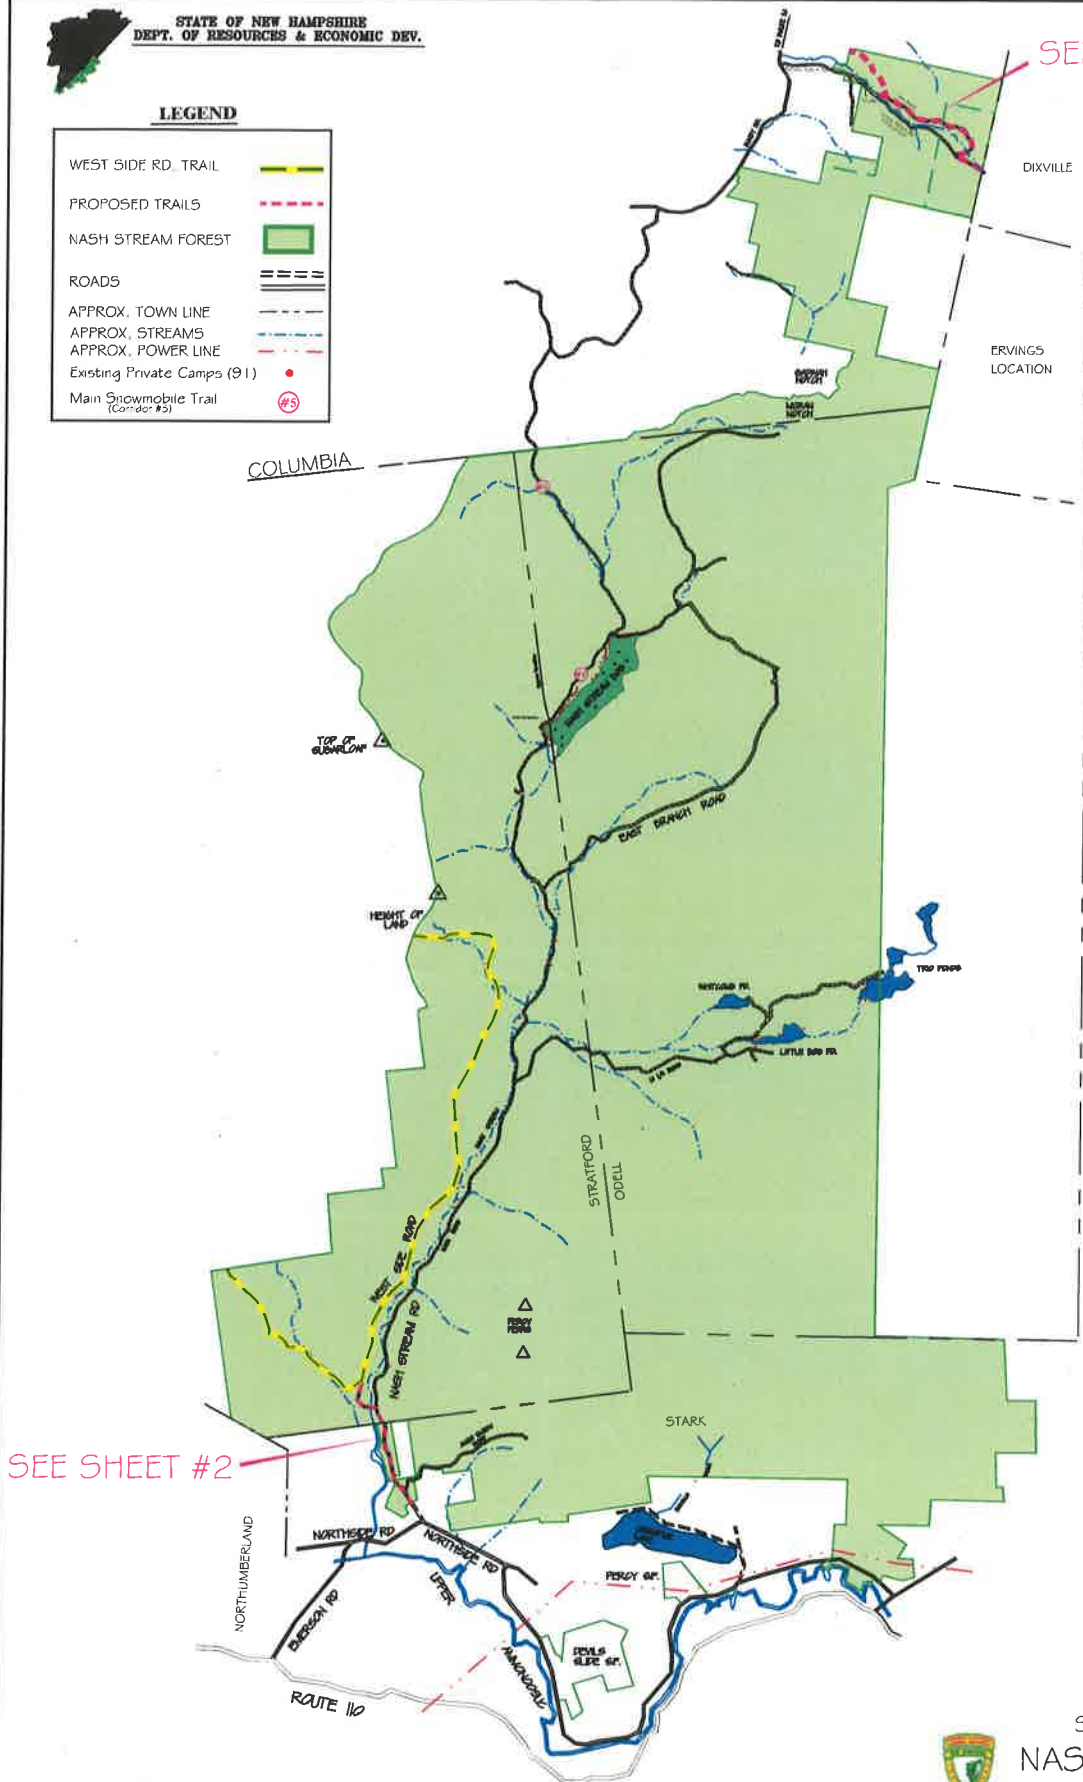

LEGEND

WEST SIDE RD. TRAIL	
PROPOSED TRAILS	
NASH STREAM FOREST	
ROADS	
APPROX. TOWN LINE	
APPROX. STREAMS	
APPROX. POWER LINE	
Existing Private Camps (91)	
Main Snowmobile Trail (Camber #3)	

SEE SHEET #3

SEE SHEET #2

SHEET #1 - SKETCH MAP OF
NASH STREAM FOREST
STARK/STRATFORD,
ODELL & COLUMBIA, NH
39,165 Ac±(Approx.)